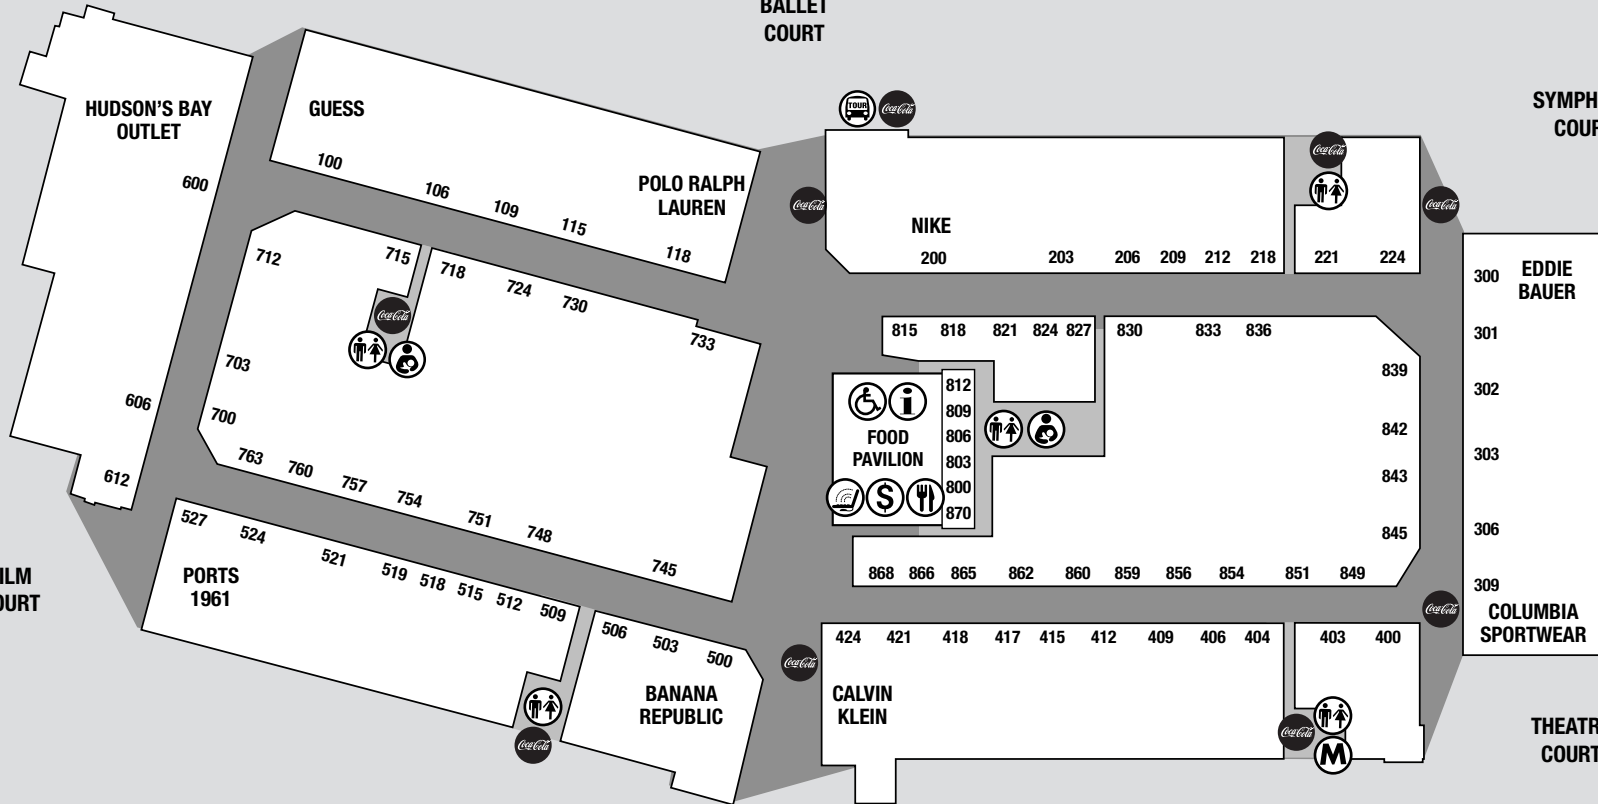

TORONTO PREMIUM OUTLETS™

Steeles Avenue West

OPERA COURT

BALLET COURT

SYMPHONY COURT

FILM COURT

LITERATURE COURT

THEATRE COURT

Highway 401

Designer Fashions & Sportswear

730	Adidas	876-8945
301	Aeropostale	636-6096
830	American Eagle Outfitters	875-2796
845	Ardene	(877) 606-4233
500	Banana Republic Factory Store	864-3345
403	Bellissima	636-8998
209	Bench	(289) 428-1016
302	Bluenotes	636-1898
842	Broadway Fashions	693-4883
712	Brooks Brothers Factory Store	878-0303
836	Buffalo	Summer 2014
700	Burberry	878-7301
424	Calvin Klein	876-0963
309	Columbia Sportswear	878-7582
415	DKNY	814-4265
718	Dynamite / Garage	875-0856
300	Eddie Bauer Outlet	875-3512
306	Forever 21	Summer 2014
203	Gap Outlet	876-2644
100	Guess Factory Store	875-3140
763	Haggar Clothing Co.	878-7411
827	Hot Topic	875-4135
600	Hudson's Bay Outlet	875-2546
421	Hugo Boss Factory Store	(289) 851-9908
509	Icebreaker	876-3111
748	J.Crew	636-8410
854	Julia	864-1188
417	Lacoste	864-9631
843	La Vie en Rose	864-0810
512	Levi's Outlet Store	636-7192
212	Lole	Summer 2014
518	Lucky Brand	876-9998
527	Mexx	864-1661
503	Michael Kors	864-3184
400	Mountain Warehouse	636-1880
200	Nike Factory Store	864-4323
824	Oakley Vault	876-0863
118	Polo Ralph Lauren Factory Store	636-7478
524	Ports 1961	702-6460
224	Quiksilver	636-0328
409	Sarar	636-1553
856	Ted Baker London	878-3338
412	Tom's Place	878-4229

733	Tommy Hilfiger	864-8057
521	Tory Burch	636-1894
862	True Religion Brand Jeans	875-9222
754	YaYa & Co.	636-1175
218	Zumiez	864-8685

For Children

109	The Children's Place Outlet	876-1533

Shoes

515	Aldo	636-7903
833	Asics	Summer 2014
860	Cole Haan	864-0372
206	Famous Footwear Outlet	636-8858
757	Naturalizer	864-4854
751	Nine West Shoe Studio	203-0374
839	Puma	875-1067
724	Reebok	878-7263
849	Rockport	636-9486
715	Saucony	864-9789
303	Skechers	636-0033
851	Vince Camuto	270-0003

Fine Leather & Luggage

506	Danier Leather	875-1765
519	Samsonite	876-9420

Housewares & Home Furnishings

115	Corningware Corelle & More	876-2815
606	Restoration Hardware	636-6669
760	Royal Doulton	636-1322
221	Think Kitchen	875-1103

Accessories & Jewellery

745	Coach	875-9004
418	Fossil	878-7727
703	Kate Spade New York	636-0034
821	Lids	864-9112
815	Sunglass Hut	876-3965
865	Watch Station International	864-6481

Gifts & Specialty Items

868	The Body Shop	876-2777
106	Bose	693-9995
859	The Cosmetics Company Store: MAC Clinique · Bobbi Brown · Estée Lauder	866-1445
870	Gateway On The Go	636-9886
612	Lindt Chocolate	864-9991
818	Perfumes 4 U	864-0094
404	Signature Perfume	864-1999
406	Victorinox Swiss Army	878-5638

Food & Drink

806	Famous Wok	876-2817
812	Sbarro	(289) 851-9995
866	Second Cup	864-9839
800	Subway	876-2108
803	Umi Sushi	876-2655
809	Villa Madina	864-9033

Information & Services

	Management Office		Wheelchairs
	Information Centre		King Tours Pick Up / Drop Off
	Food		Coca-Cola Vending Machines
	Restrooms		Wi-Fi Access
	ATM		Nursing Station

Store listings subject to change.
* Use area code (905) for all phone numbers listed unless otherwise indicated.

Hours

Mon-Fri: 10am-9pm, Sat: 9:30am-9pm, Sun: 11am-7pm
Call for seasonal and special holiday hours: (647) 497-8270